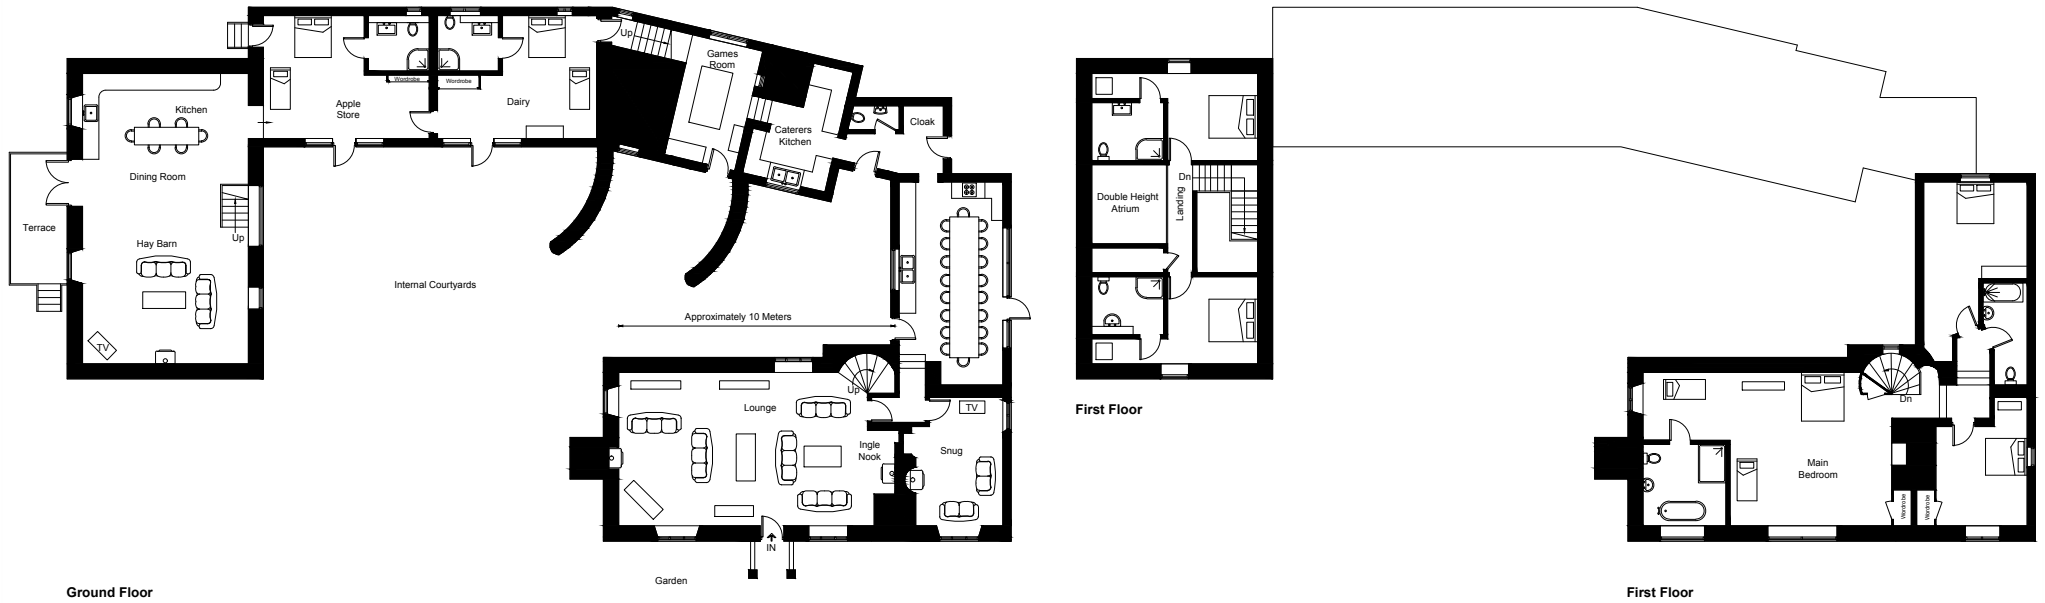

Old Tom's Place At Wyke Farm

Approximate Gross Internal Area = 450.0 sq m / 4844 sq ft

Illustration for identification purposes only,
measurements are approximate, not to scale. (ID381940)